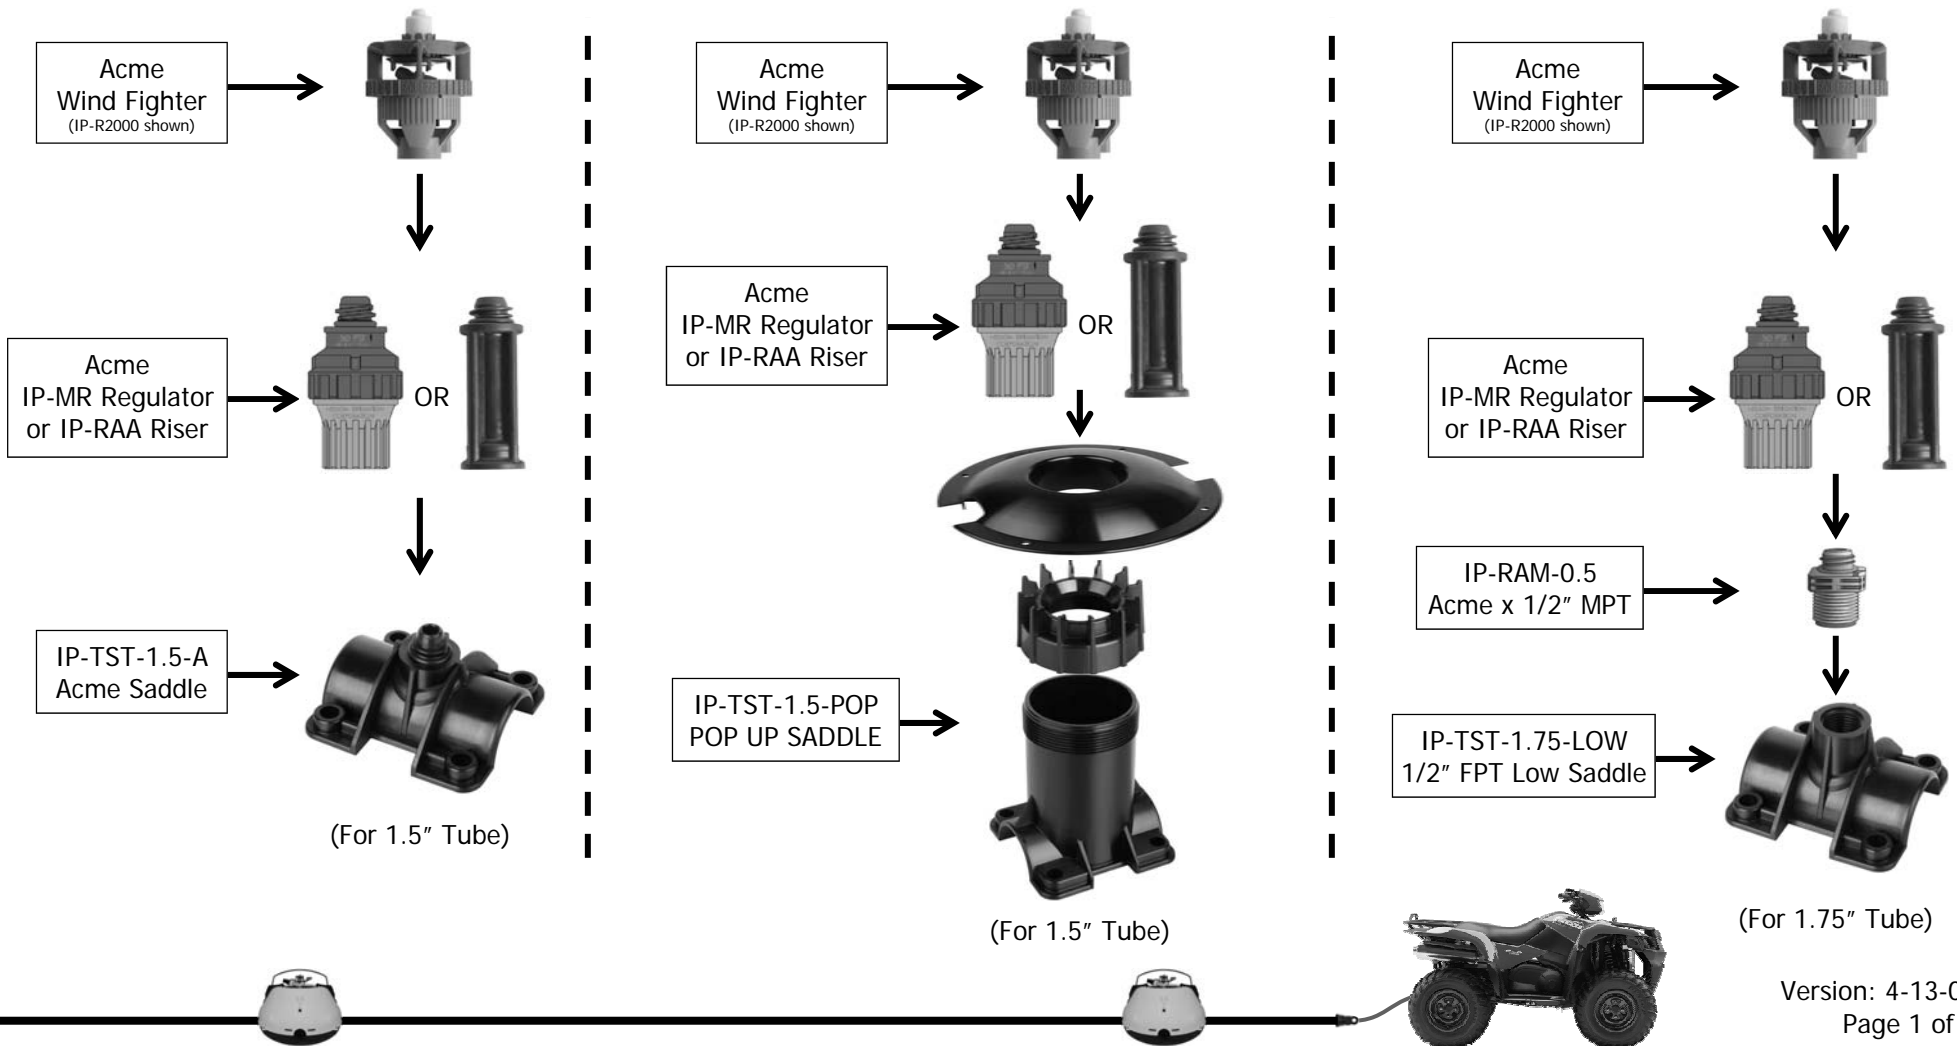

Wind Fighter Popular TST combinations

(TST = Tapping Saddle Top)

1/2" Impact Popular TST combinations

(TST = Tapping Saddle Top)

Universal Sales Irripod® TST Guide

www.universalsales.biz

92311 Booth Street ~ Junction City, OR 97448 ~ PH (541) 998-9999 ~ FX (541) 998-9998

3/4" Impact & R33 Popular TST combinations (TST = Tapping Saddle Top)