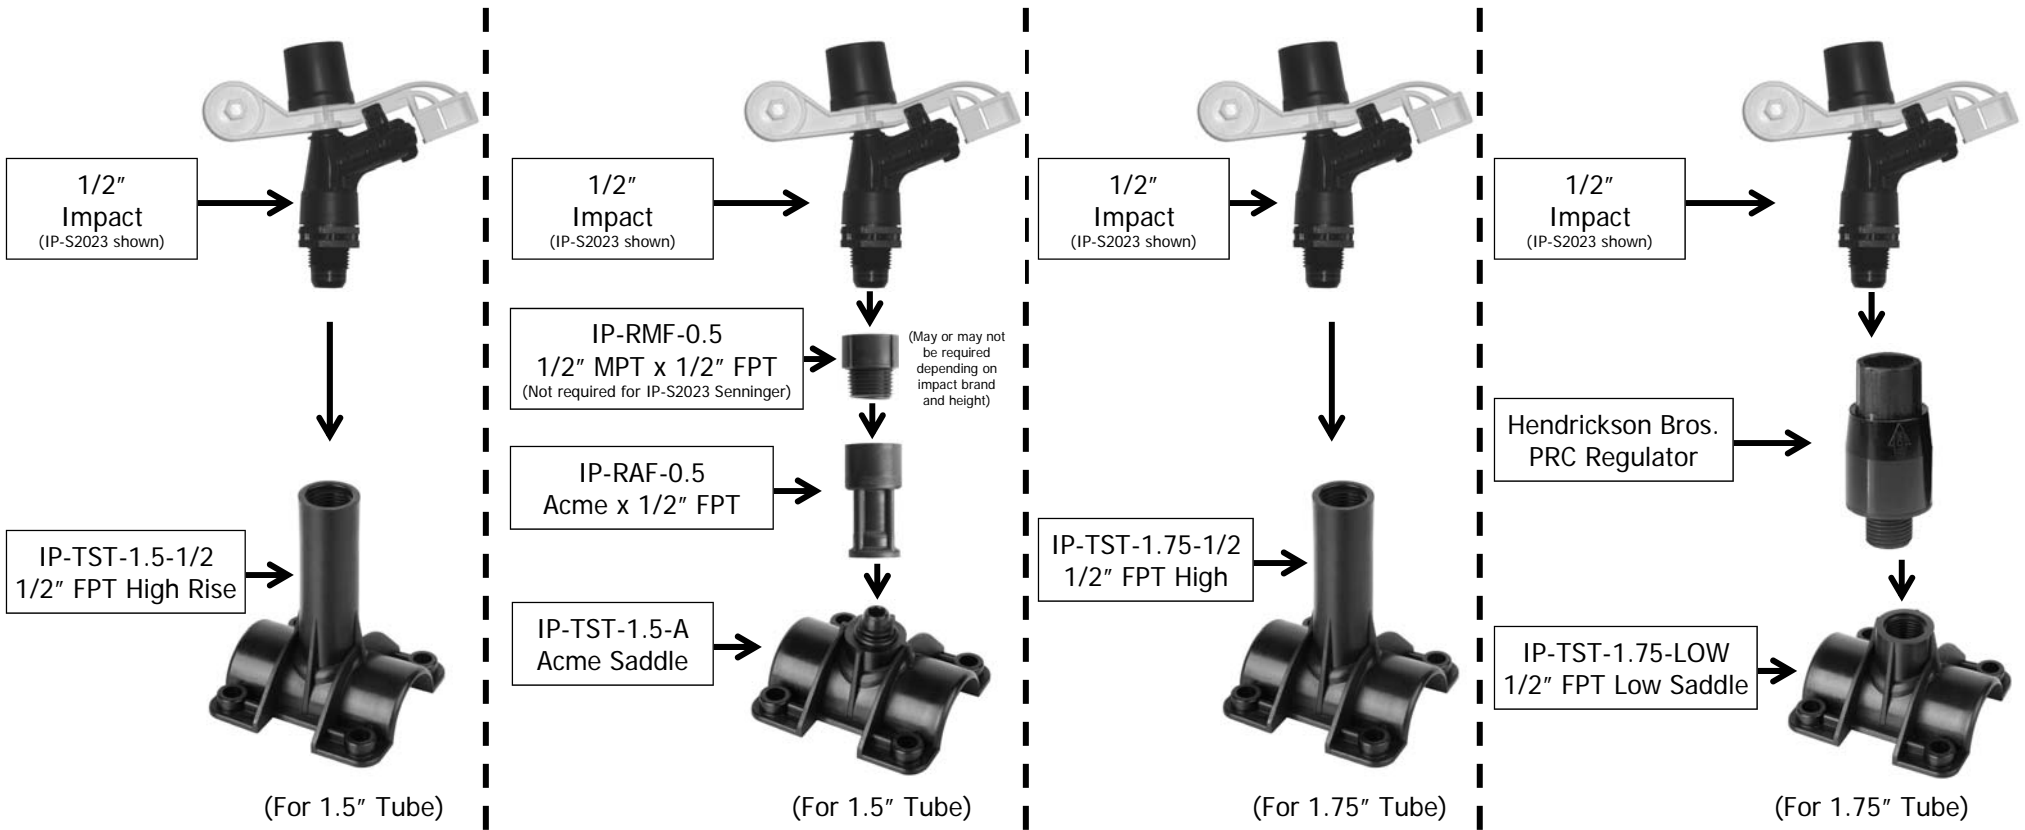

Wind Fighter Popular TST combinations

(TST = Tapping Saddle Top)

1/2" Impact Popular TST combinations

(TST = Tapping Saddle Top)

Universal Sales Irripod® TST Guide

www.universalsales.biz

92311 Booth Street ~ Junction City, OR 97448 ~ PH (541) 998-9999 ~ FX (541) 998-9998

3/4" Impact & R33 Popular TST combinations (TST = Tapping Saddle Top)