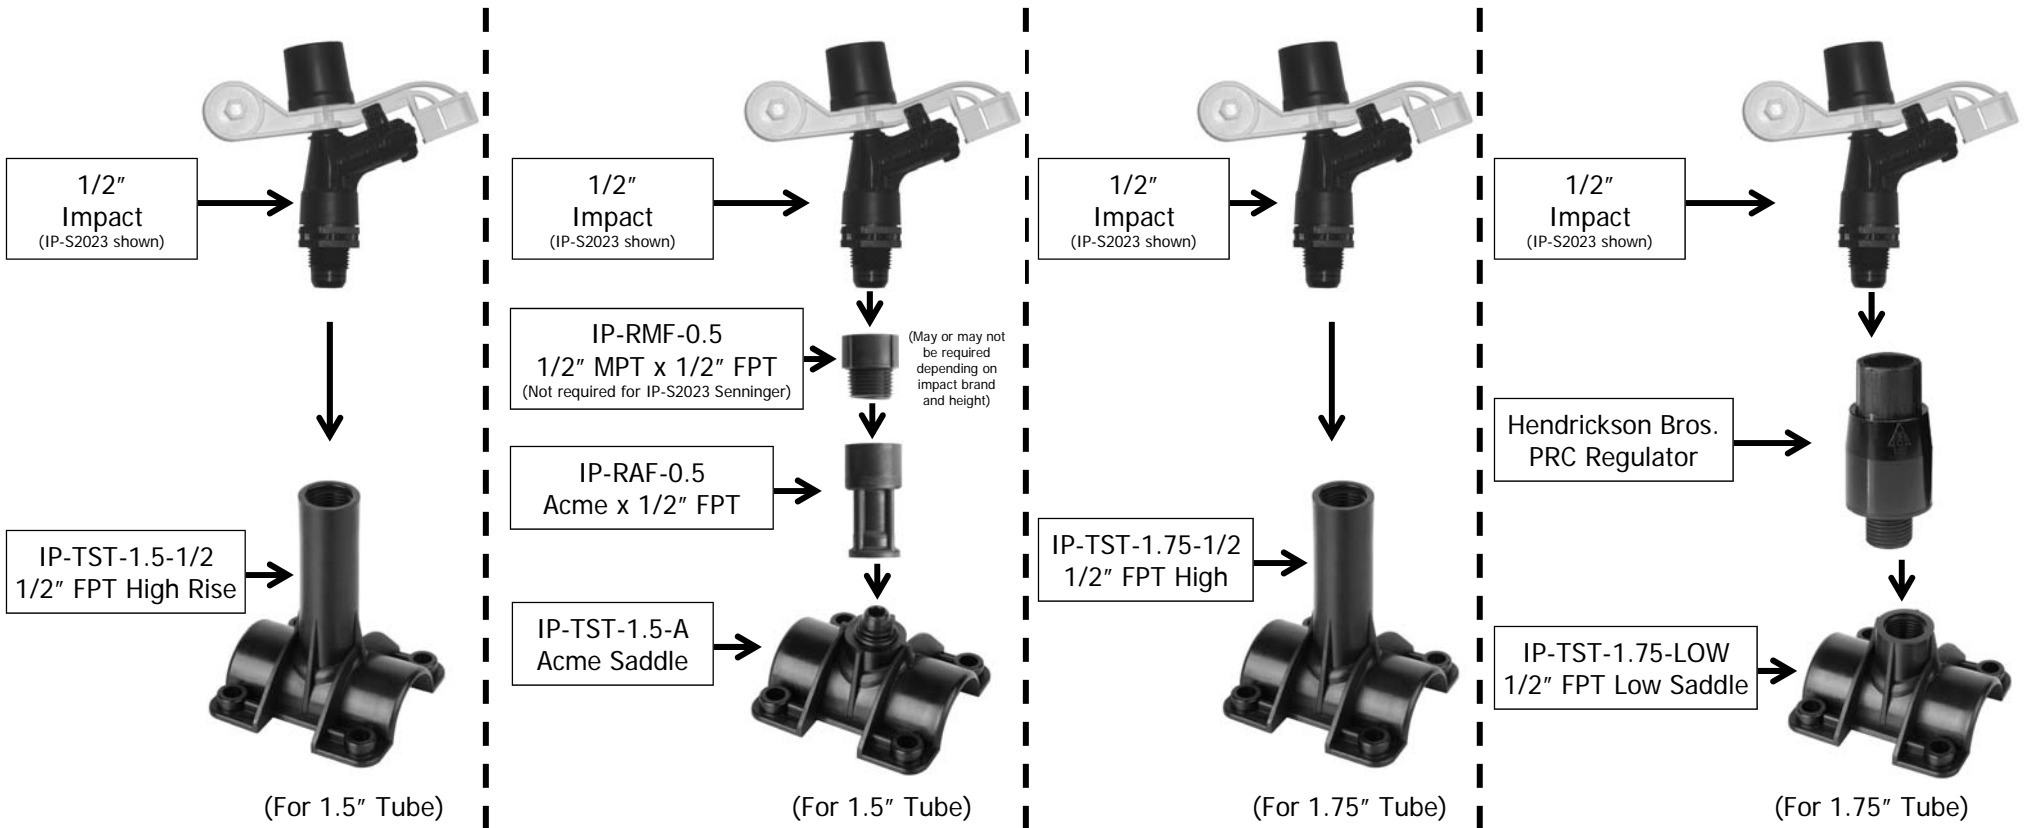

Wind Fighter Popular TST combinations

(TST = Tapping Saddle Top)

1/2" Impact Popular TST combinations

(TST = Tapping Saddle Top)

Universal Sales Irripod® TST Guide

www.universalsales.biz

92311 Booth Street ~ Junction City, OR 97448 ~ PH (541) 998-9999 ~ FX (541) 998-9998

3/4" Impact & R33 Popular TST combinations (TST = Tapping Saddle Top)